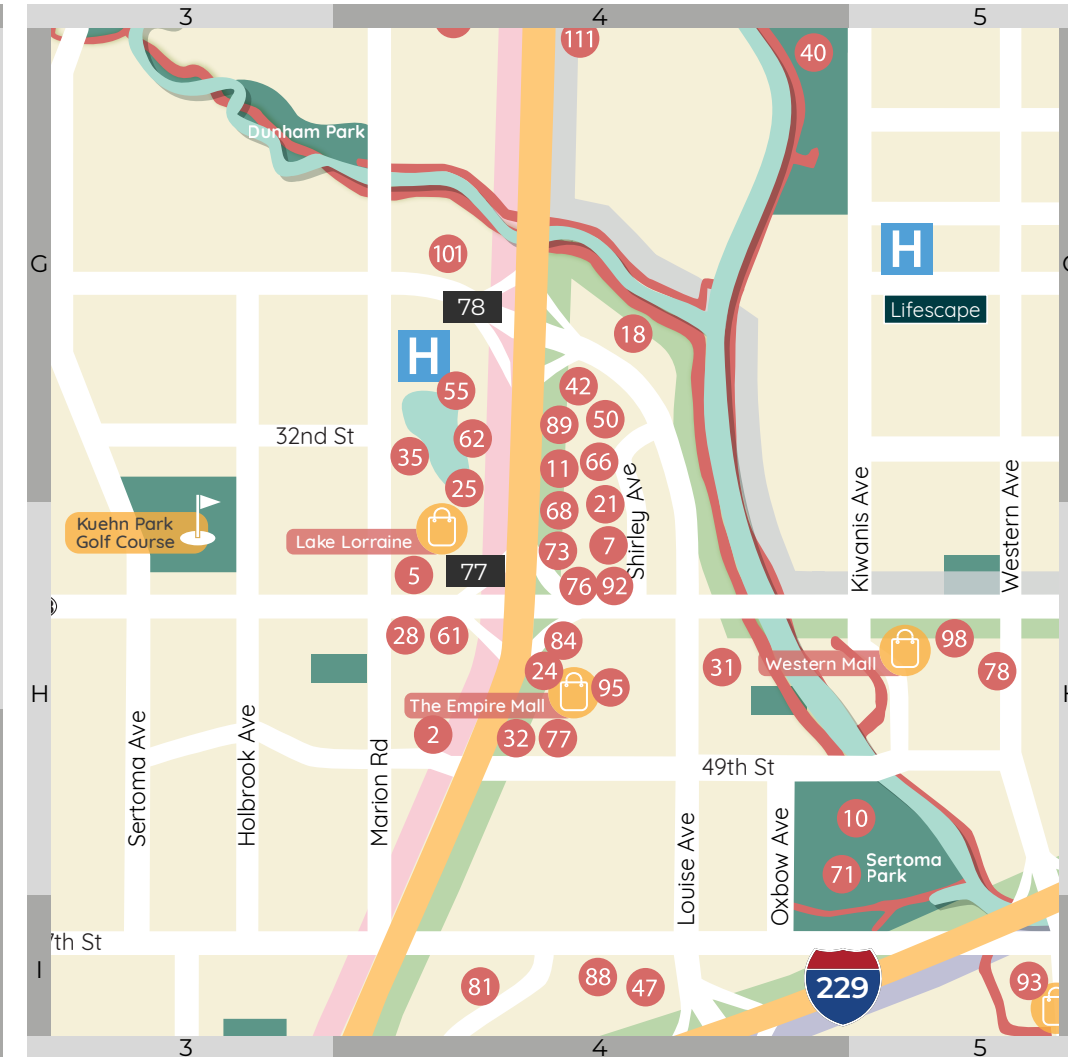

All area codes are 605 unless otherwise noted.

- Falls Park Visitor Information Center
- Shopping
- Golf Courses
- Hospitals
- Big Sioux River Greenway
- Parks
- Interstate Exits

Districts

- Northwest
- North
- Downtown
- Mall
- East
- South
- Hospital & University
- Sports & Entertainment
- Southwest

Sports and Entertainment District

Downtown District

Mall District

Falls Park Visitor Information Center	One Way Street	Big Sioux River Greenway
Experience Sioux Falls	Parks	Interstate Exits
Shopping	Golf Courses	Hospitals

Districts

Northwest	Mall	Hospital & University
North	East	Sports & Entertainment
Downtown	South	Southwest

View the Sioux Falls Visitor Guide

The Falls Park Visitor Information Center and Gift Shop offers the largest selection of memorabilia in the community. With colorful apparel, hats, bags, and other souvenirs this is the #1 destination for everything Sioux Falls. Plus it's a great place to learn more about our city with helpful staff to assist you with your travels during your stay.