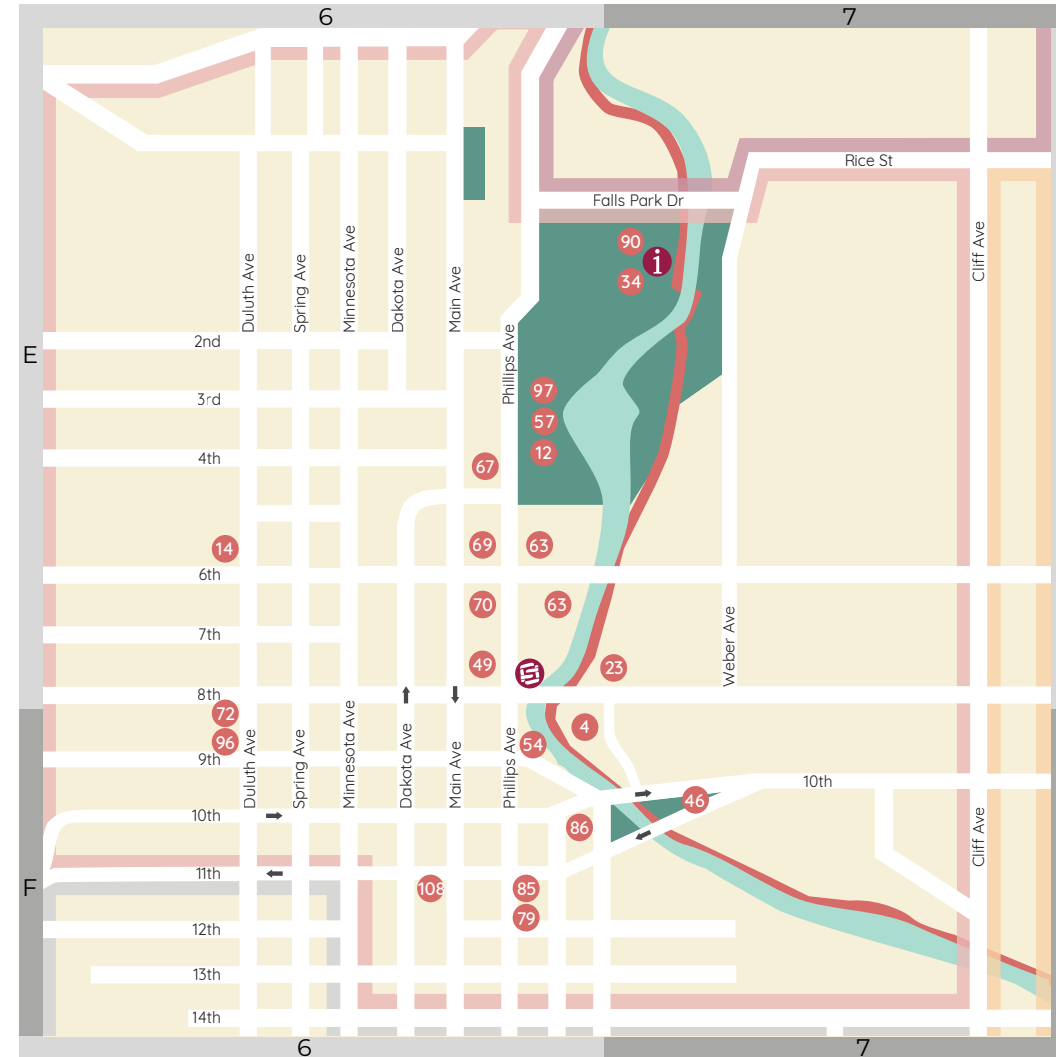

All area codes are 605 unless otherwise noted.

- Falls Park Visitor Information Center
- Shopping
- Golf Courses
- Hospitals
- Big Sioux River Greenway
- Parks
- Interstate Exits

Districts

- Northwest
- North
- Downtown
- Mall
- East
- South
- Hospital & University
- Sports & Entertainment
- Southwest

Sports and Entertainment District

Downtown District

Mall District

Falls Park Visitor Information Center	One Way Street	Big Sioux River Greenway
Experience Sioux Falls	Parks	Interstate Exits
Shopping	Golf Courses	Hospitals

Districts

Northwest	Mall	Hospital & University
North	East	Sports & Entertainment
Downtown	South	Southwest

View the Sioux Falls Visitor Guide

The Falls Park Visitor Information Center and Gift Shop offers the largest selection of memorabilia in the community. With colorful apparel, hats, bags, and other souvenirs this is the #1 destination for everything Sioux Falls. Plus it's a great place to learn more about our city with helpful staff to assist you with your travels during your stay.